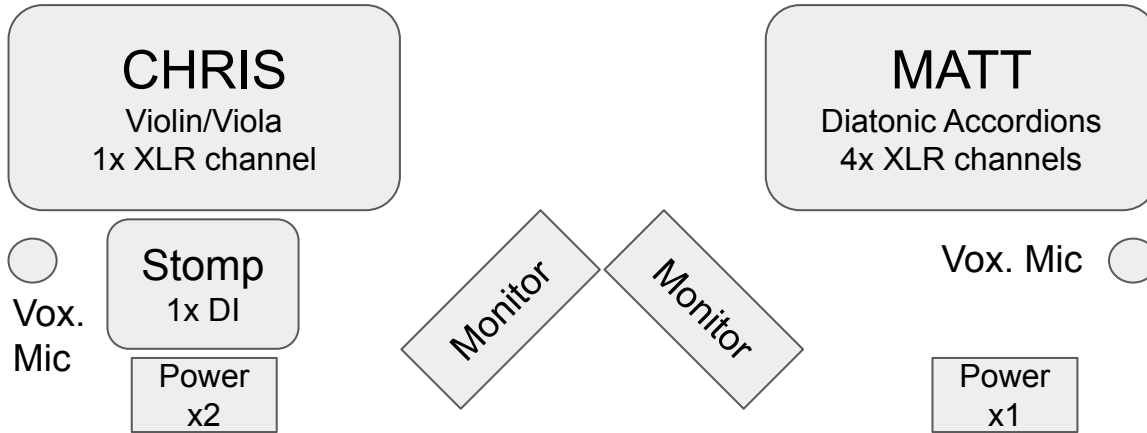

Bow & Box

Tech Spec

Kit Needed

Two vocal mics
(SM58 or similar)

Two monitors

Two chairs,
no arms
(for intimate concert sets)

Where appropriate,
we can perform
acoustically

Suggested Channel List

Channel		Notes
1	Caller	
2	Stomp piezo pickup	LPF @ around 180hz, compressor and gate
3	Violin/Viola DPA 4099, Headway EDB II pickup	
4	GD Box L (bass)	
5	GD Box R (treble)	
6	CF Box L (bass)	
7	CF Box R (treble)	